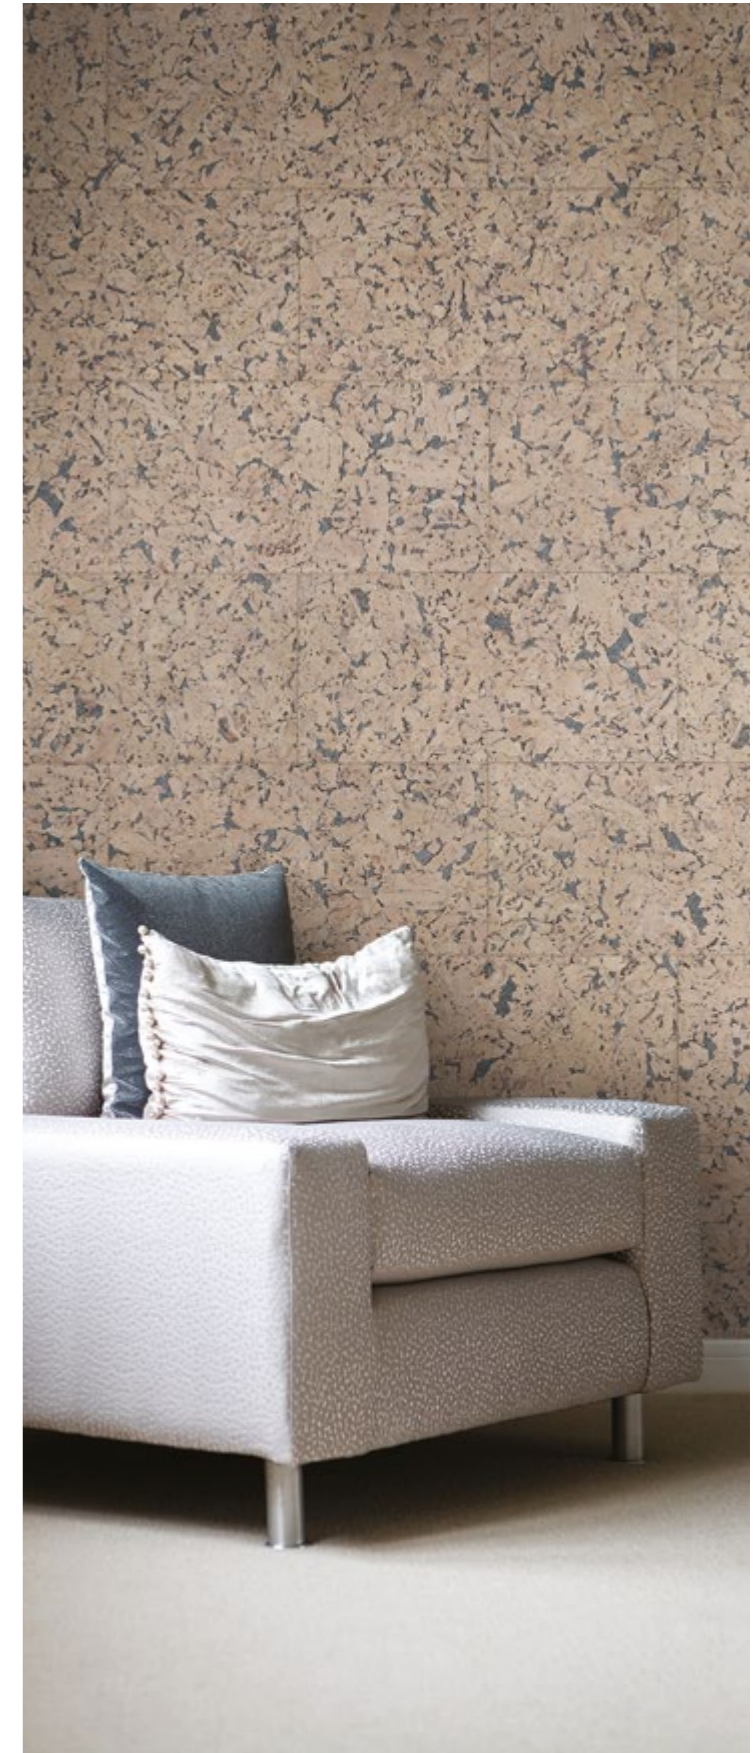

## Product Selector

	Dekwall	
	WAX	VARNISH
Thickness (mm)	3	3
Dimension (mm)	600x300	600x300
<b>Commercial Reference</b>		
Bali	RY48001	
Canaria	RY33001	
Melville	RY40001	
Cayman	RY36001	
Flores White	RY07001	
Malta Platinum	RY1K001	
Malta Chestnut	RY1L001	
Malta Champagne	RY1M001	
Malta Moonlight	RY1N001	
Hawai Natural	RY11001	
Hawai White	RY77002	
Hawai Exclusive	RY77001	
Hawai Black Pearl	RY1F001	
Hawai Black Oyster	RY1G001	
Hawai Black Platinum	RY1H001	
Fiord Natural	RY15001	
Fiord White	RY19001	
Fiord Exclusive	RY19002	
Piel Nut	RY11001	
Piel Aqua	RY11001	
Stone Art Oyster		TA22001
Stone Art Platinum		TA24001
Stone Art Pearl		TA23001
Alabaster Porcelain		TA12001
Alabaster Cream		TA11001
Alabaster Chalk		TA10001
Bamboo Artica		TA01001
Bamboo Toscana		TA05001
Bamboo Terra		TA04001