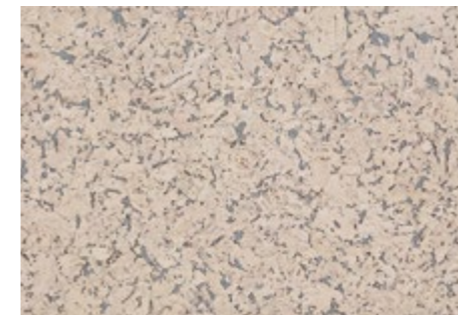

Hawai Black Pearl
RY1F001 - 600 x 300 x 3,0mm
Finishing: Wax