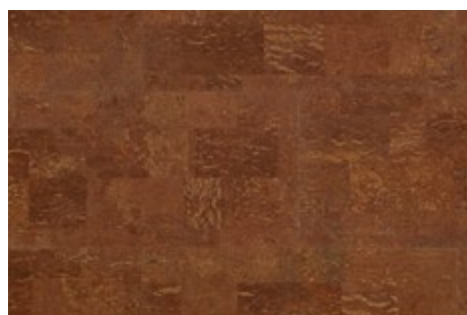

Malta

Contemporary sophistication

A traditional look with modern colors and state of the art technology was the perfect combination to create this contemporary new collection. Malta is very versatile: it gives tastefulness to a modern ambiance and brings sophistication to a simple décor.

Malta Chestnut
RY1L001 - 600 x 300 x 3,0mm
Finishing: Wax